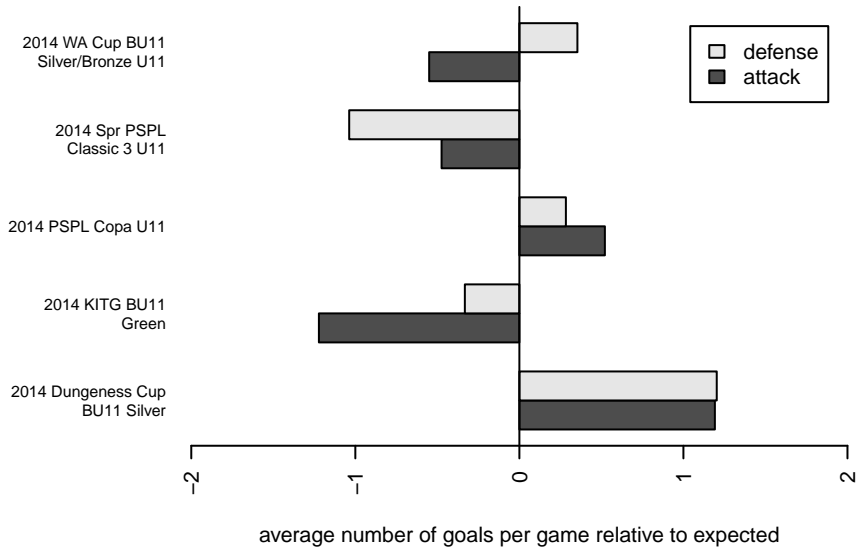

Performance relative to 13 month average