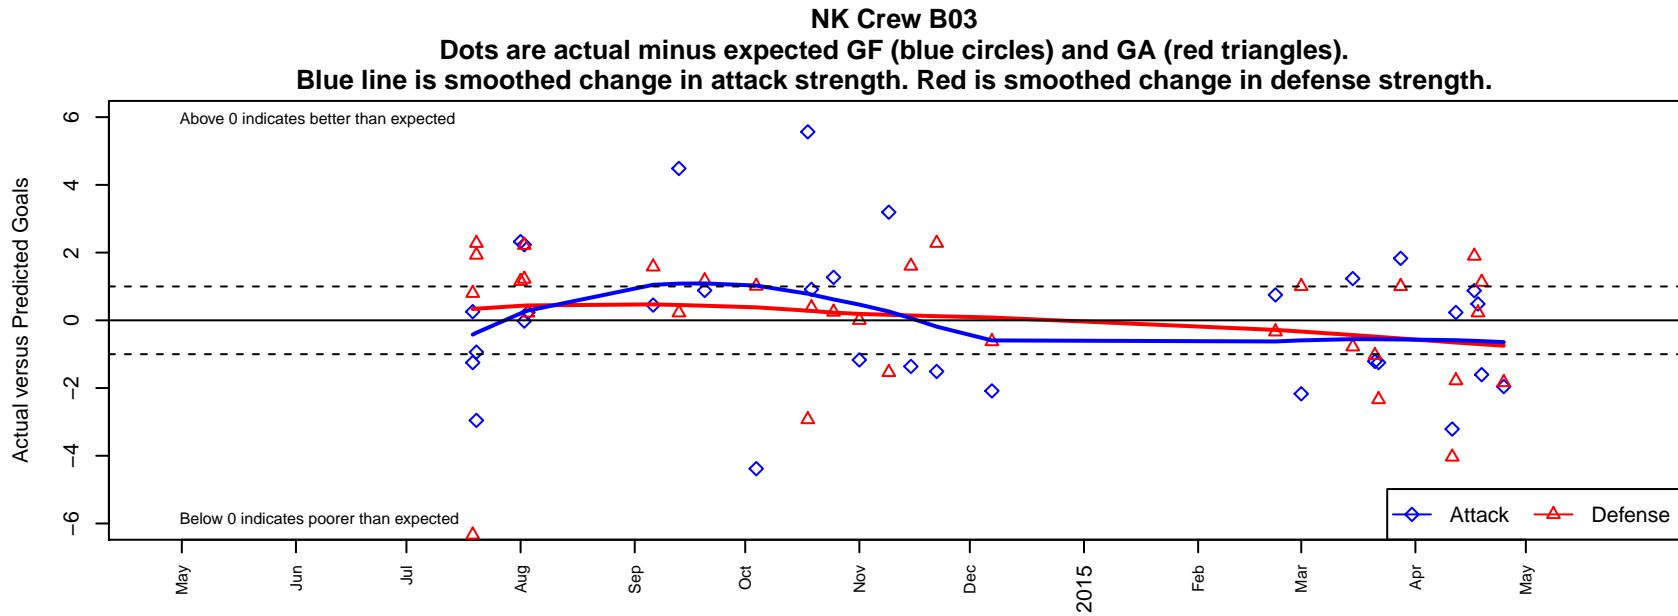

NK Crew B03

North Kitsap SC
 Poulsbo, WA
 B03 total strength=155
 attack=0.22 defense=0.05
 fall league = PSPL Copa U11
 spr league = Spr PSPL Classic 3 U11

alt names used:
 NK Crew
 NK Crew
 NK Crew
 NK Crew
 NKSC B03 CREW (WA)

Venues played:
 2014 KITG BU11 Green
 2014 Dungeness Cup BU11 Silver
 2014 PSPL Copa U11
 2014 Spr PSPL Classic 3 U11
 2014 WA Cup BU11 Silver/Bronze U11

**attack and defense variance (black dot)
relative to other teams
and top 10 in region**